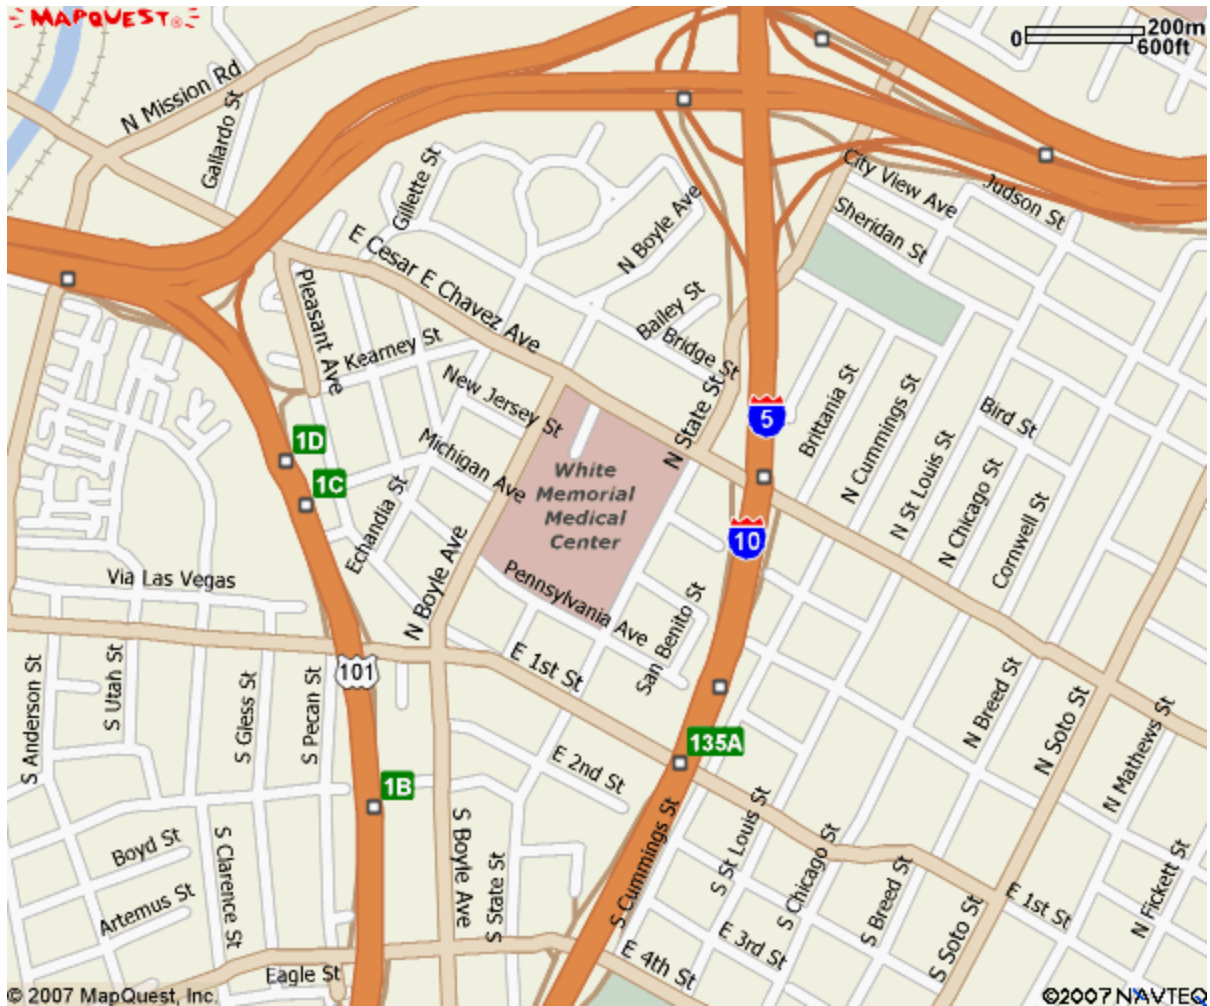

Southern California Conference 63rd Constituency Session
White Memorial Seventh-day Adventist Church
401 N. State Street
Los Angeles, CA 90033

**GOLDEN STATE FWY 5
SOUTHBOUND**

Follow transition to Fwy 10 East. Exit East Cesar E. Chavez Ave., turn right at top of ramp onto No. State St. Turn right at East Cesar E. Chavez Ave. The White Memorial Church will be on the left.

**GOLDEN STATE FWY 5
NORTHBOUND**

Follow Fwy 5 North. Exit East Cesar E. Chavez Ave., turn left over freeway. Cross No. State St. The White Memorial Church will be on the left.

**SAN BERNARDINO FWY 10
WESTBOUND**

Follow Fwy 10 West. Exit No. State St., turn left. Turn right at East Cesar E. Chavez Ave. The White Memorial Church will be on the left.

**SANTA MONICA FWY 10
EASTBOUND**

Follow Fwy 10 East. Merge onto Fwy 5 North. Exit East Cesar E. Chavez Ave., turn left over freeway. Cross North State St. The White Memorial Church will be on the left.